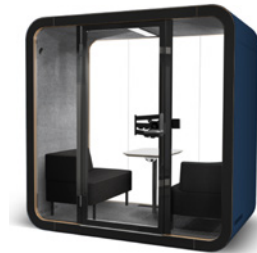

- Framery One**
- The core essential features of the ultimate soundproof workstation
 - Space for standing work or to add your own stool
 - Power outlet, USB-C charger
 - Additional upgrades available

- Framery One Premium**
- Height-adjustable seat
 - Dual footrests
 - Fully-customizable materials and finishes
 - Activated carbon filter
 - Power outlet, USB-C charger

Framery O

Framery O is the ideal space to take ad-hoc phone calls and join video meetings without disturbing the office. Featuring world-class soundproofing and echo-free acoustics, you can comfortably talk in private without compromising sound quality. And automatic ventilation makes Framery O a comfortable working environment for one.

- Framery O Quick Call**
- Space to stand or to add your own stool
 - White laminate table
 - Power outlet
 - Additional upgrades available

- Framery O Standard**
- Height-adjustable stool
 - White laminate table
 - Power outlet, USB-A+C charger
 - Additional upgrades available

- Framery O Color**
- Customizable materials and finishes
 - Height-adjustable stool
 - Power outlet, USB-A+C charger
 - Additional upgrades available

Framery Q

Framery Q office pod is a multifunctional, soundproof space for 1-4 people. This pod is ideal for meetings, brainstorming sessions, and important one-on-one conversations in private without disturbing the office – or the office disturbing you. The pod's award-winning design takes a minimum amount of floorspace, fitting seamlessly into your office.