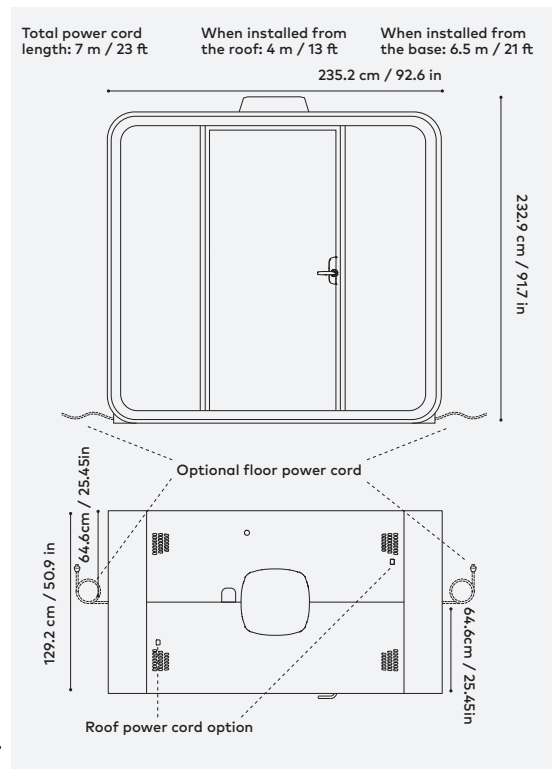

## SHIPPING CRATE DIMENSIONS

### Crate 1

**SIZE** 226 x 75 x 138 cm / 90 x 29.5 x 54.3 in (l, w, h). **WEIGHT** 278 kg / 612.9 lb

## DIMENSIONS / POWER CORD SPECIFICATIONS