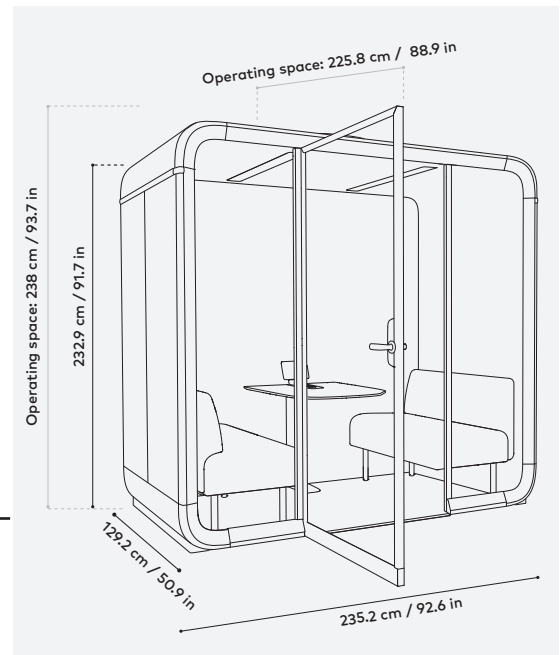

DIMENSIONS / OPERATING SPACE