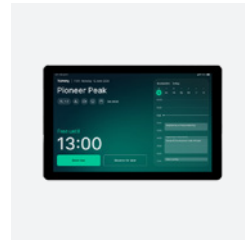

### Framery Connect™

Use occupancy data to improve workspace efficiency. See which spaces are utilized, need attention, or go unused. Make data-driven decisions with real-time insights to optimize your office layout.

### Framery Connect Sensor™

This compact sensor enhances Framery Connect by gathering usage data from any space in your workplace. Easily attach it to meeting rooms or collaborative areas to get a complete overview of how each space is utilized, with simple wireless connectivity for seamless data collection.

### Framery App™

Manage your day with the Framery app – the easiest way to book pods and meeting spaces. Check availability instantly, save favorite spaces, and book on the go. Manage your workday all from your phone.