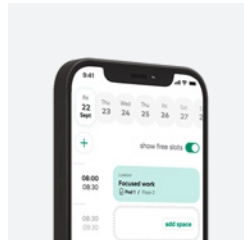

Framery App™

Manage your day with the Framery app – the easiest way to book pods and meeting spaces. Check availability instantly, save favorite spaces, and book on the go. Manage your workday all from your phone.